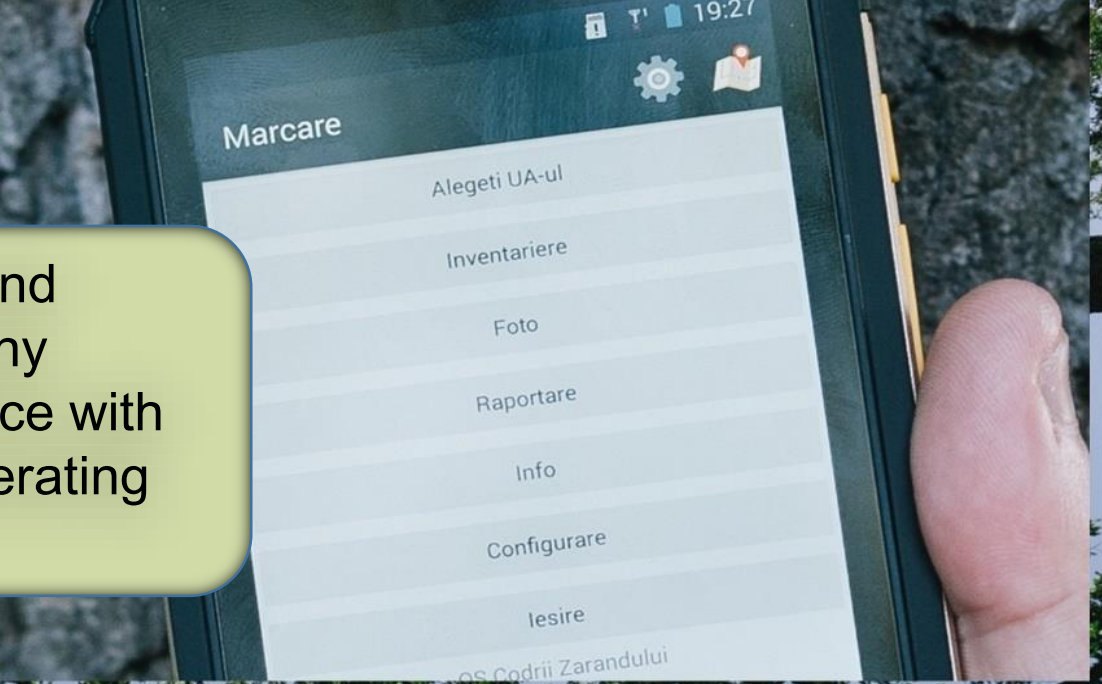

REENGOLD

**REENGOLD MARKING
MOBILE APPLICATION FOR TREE INVENTORY**

What is GREENGOLD Marking?

- A field application for recording, processing and auditing measurements in tree inventory and further standing volume calculation.

➤ Designed and tested on any mobile device with Android operating system;

➤ The collected data are securely stored both on mobile device and on a cloud server;

➤ The location of the marked trees or of relevant field photos – samples of protected species or different elements of biodiversity – can be automatically recorded and easily shared ;

Use advantages:

- Swift data transmission of trees to be harvested towards the interested buyers;
- Avoidance of marking in excess of the approved harvest volume using a permanent, in field accurate enough computation of the total volume of trees marked;