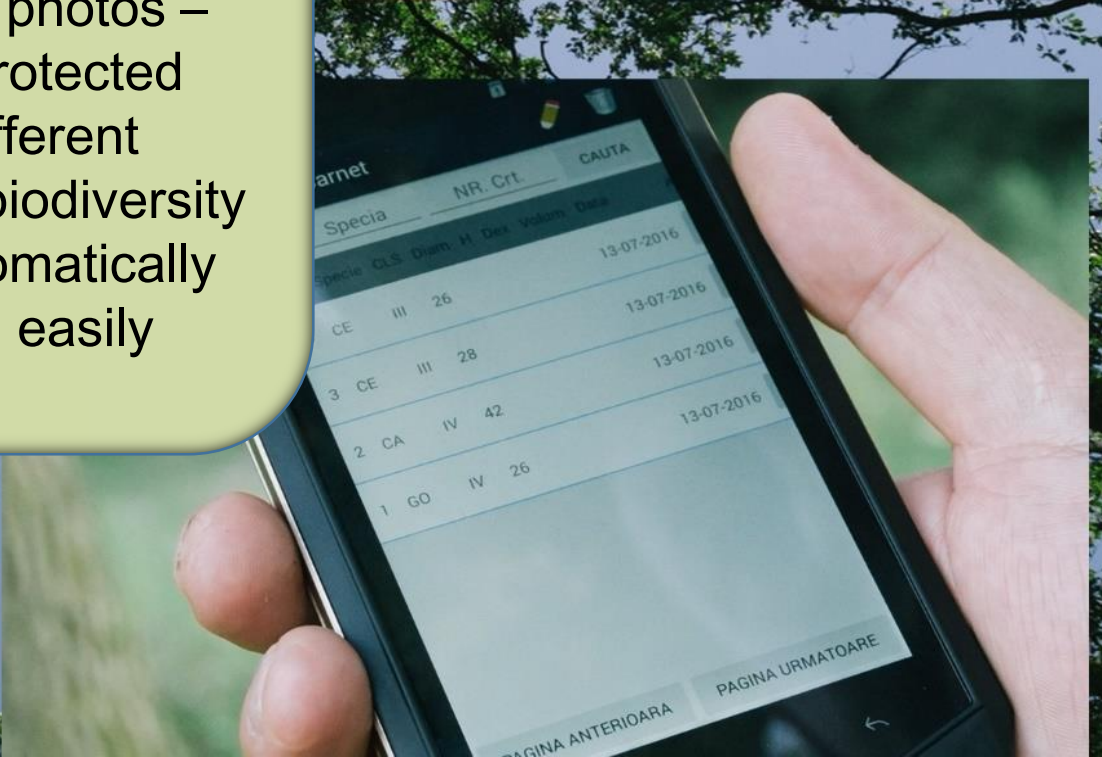

REENGOLD

**REENGOLD MARKING
MOBILE APPLICATION FOR TREE INVENTORY**

What is GREENGOLD Marking?

- A field application for recording, processing and auditing measurements in tree inventory and further standing volume calculation.

➤ Designed and tested on any mobile device with Android operating system;

➤ The collected data are securely stored both on mobile device and on a cloud server;

➤ The location of the marked trees or of relevant field photos – samples of protected species or different elements of biodiversity – can be automatically recorded and easily shared ;

Use advantages :

- Time savings for the forester and increased accuracy for the forest owner;
- Automatic calculation in the field of average diameters for which tree heights need to be measured;
- Avoidance of manual computation and human errors by automatically generating all the documents necessary for APV – standing volume-calculation;

Use advantages:

- Swift data transmission of trees to be harvested towards the interested buyers;
- Avoidance of marking in excess of the approved harvest volume using a permanent, in field accurate enough computation of the total volume of trees marked;