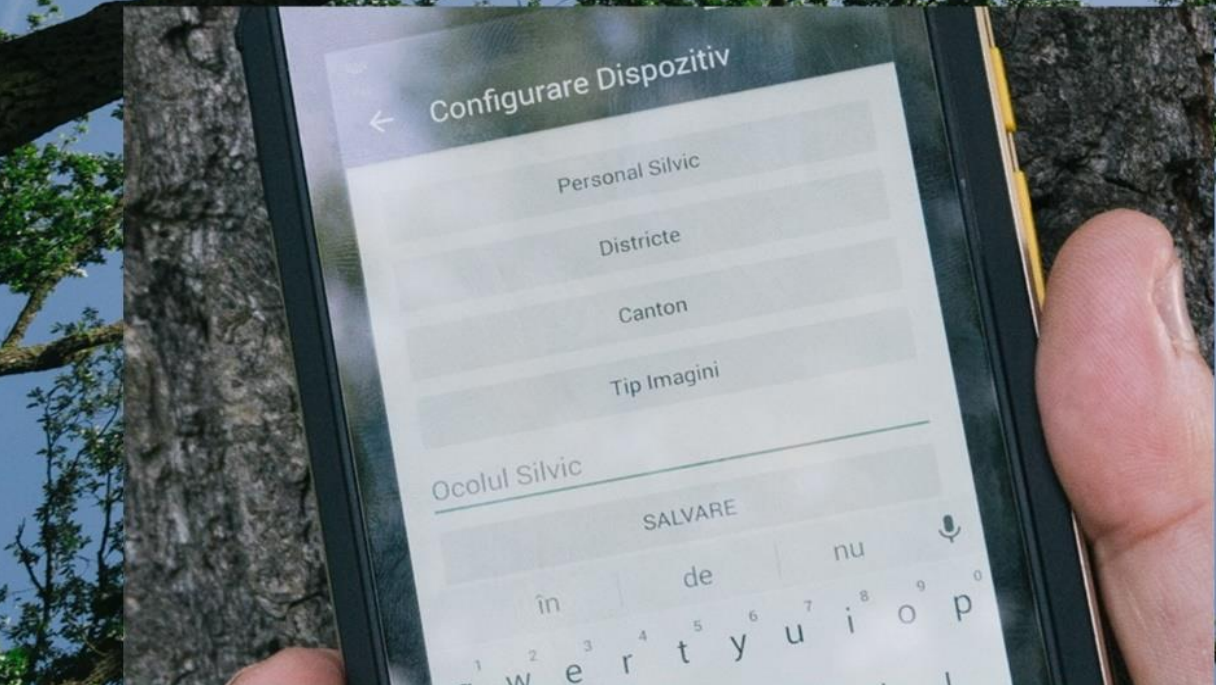

REENGOLD

**REENGOLD MARKING
MOBILE APPLICATION FOR TREE INVENTORY**

What is GREENGOLD Marking?

- A field application for recording, processing and auditing measurements in tree inventory and further standing volume calculation.

➤ Designed and tested on any mobile device with Android operating system;

➤ The collected data are securely stored both on mobile device and on a cloud server;

➤ The location of the marked trees or of relevant field photos – samples of protected species or different elements of biodiversity – can be automatically recorded and easily shared ;

Use advantages :

- Time savings for the forester and increased accuracy for the forest owner;
- Automatic calculation in the field of average diameters for which tree heights need to be measured;
- Avoidance of manual computation and human errors by automatically generating all the documents necessary for APV – standing volume-calculation;

Use advantages:

- Swift data transmission of trees to be harvested towards the interested buyers;
- Avoidance of marking in excess of the approved harvest volume using a permanent, in field accurate enough computation of the total volume of trees marked;